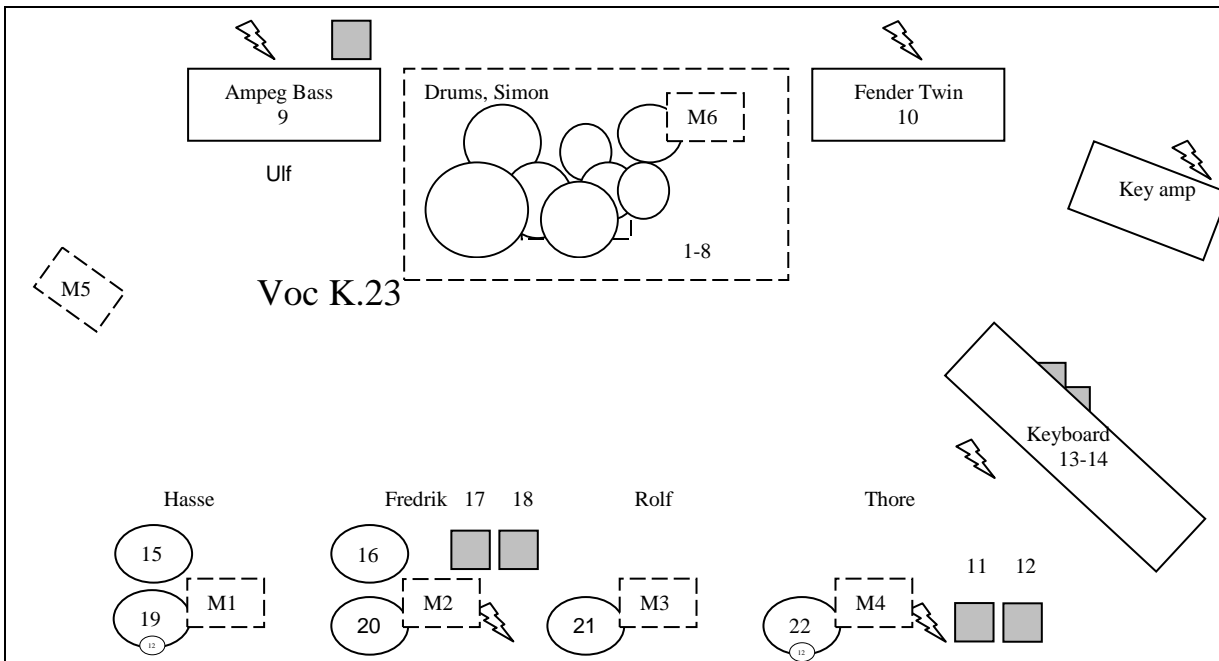

Raj Raj Band Stageplot 2015

CH	Patch	Source	InsF	Mic	InsM	48	CH	Patch	Source	InsF	Mic	InsM	48
1		Kick	C	E-602			21		Voc / Rolf	C	SM-58		
2		Snare		SM-57			22		Voc / Thore	C	SM-58		
3		Hi-Hat		Cond		X	23		Voc / Ulf	C	SM-58		
4		Floortom		E-604			24						
5		Tom 2		E-604			25						
6		Tom 1		E-604			26						
7		OH - L		Cond		X	27						
8		OH - R		Cond		X	28						
9		Bass	C	Line		X	29						
10		Electric Guitar	C	SM-57			30						
11		Acoustic Guitar		Line		X	31						
12		Mandolin		Line		X	32						
13		Keyboard - L		Line		X	33						
14		Keyboard - R		Line		X	34						
15		Accordion / Hasse		SM-57			35						
16		Accordion / Fredrik		SM-57			36						
17		Accordion / Line - L		Line		X	37						
18		Accordion / Line - R		Line		X	38						
19		Voc / Hasse	C	SM-58			39						
20		Voc / Fredrik	C	SM-58			40						

 = 220V
  = 110V
  = DI
  = VOCAL/MIC&NR
  = Monitor

DPA Vagt	FOH	MON	VOXBOX	DRUMS	KEYS	RESTEN	U/Show
Person							